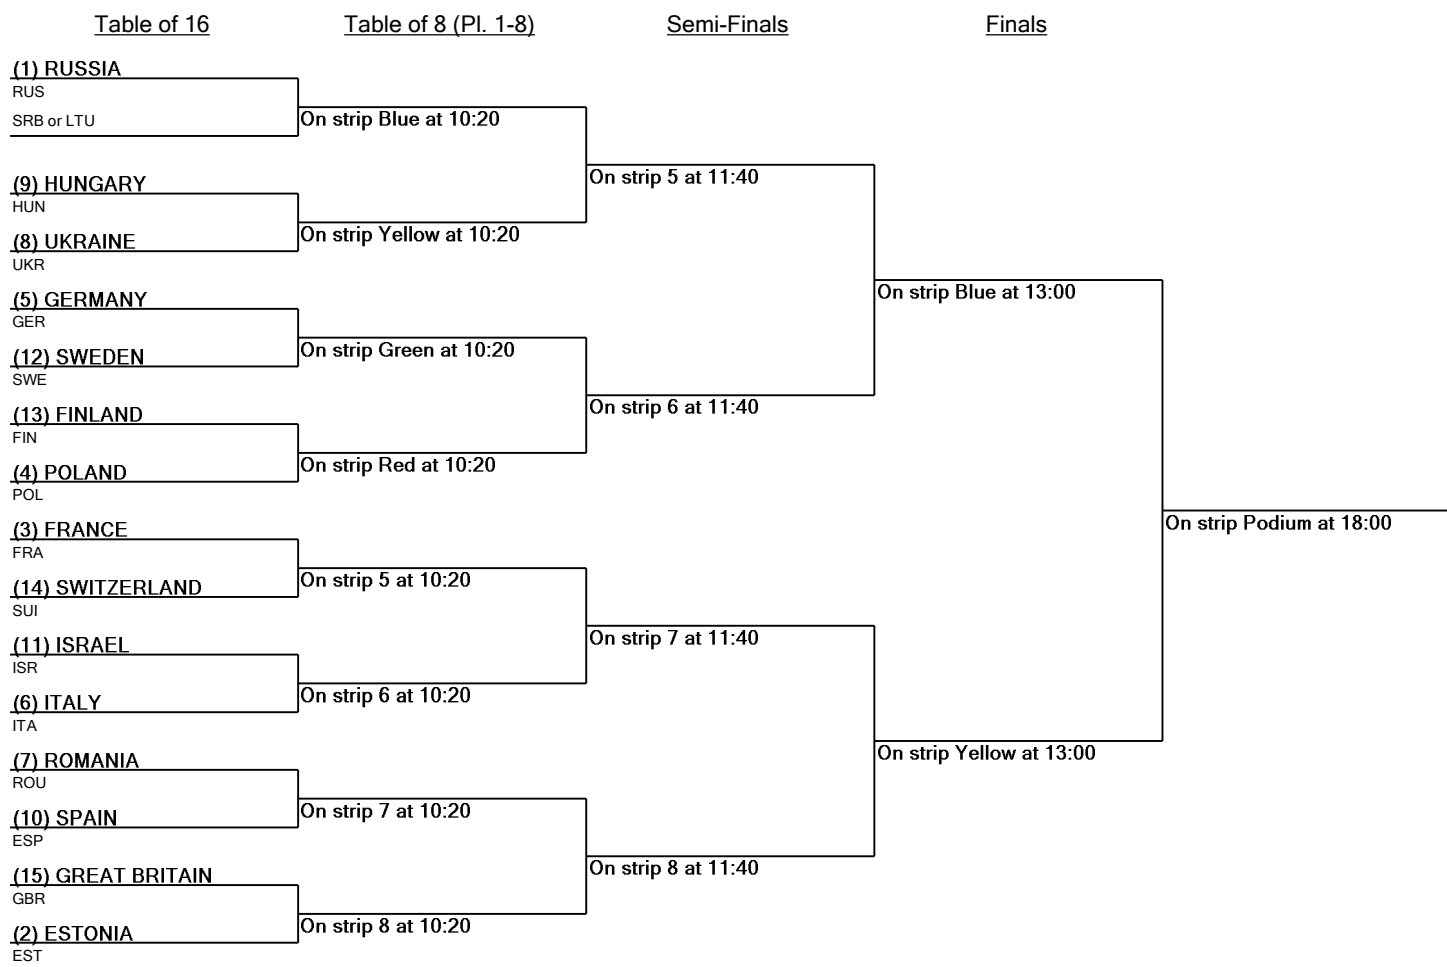

Senior Team Women's Epee - Round #1 - DE (All Places Fenced) (All tables)

Table of 32

Table of 16

(1) RUSSIA RUS	(1) RUSSIA
(32) -BYE-	
(17) SERBIA SRB	On strip 8 at 09:00
(16) LITHUANIA LTU	
(9) HUNGARY HUN	(9) HUNGARY
(24) -BYE-	
(25) -BYE-	
(8) UKRAINE UKR	(8) UKRAINE
(5) GERMANY GER	(5) GERMANY
(28) -BYE-	
(21) -BYE-	
(12) SWEDEN SWE	(12) SWEDEN
(13) FINLAND FIN	(13) FINLAND
(20) -BYE-	
(29) -BYE-	
(4) POLAND POL	(4) POLAND
(3) FRANCE FRA	(3) FRANCE
(30) -BYE-	
(19) -BYE-	
(14) SWITZERLAND SUI	(14) SWITZERLAND
(11) ISRAEL ISR	(11) ISRAEL
(22) -BYE-	
(27) -BYE-	
(6) ITALY ITA	(6) ITALY
(7) ROMANIA ROU	(7) ROMANIA
(26) -BYE-	
(23) -BYE-	
(10) SPAIN ESP	(10) SPAIN
(15) GREAT BRITAIN GBR	(15) GREAT BRITAIN
(18) -BYE-	
(31) -BYE-	
(2) ESTONIA EST	(2) ESTONIA

Senior Team Women's Epee - Round #1 - DE (All Places Fenced) (All tables)

Bronze Medal

Table of 4 (Pl. 5-8)

Table of 2 (Pl. 5-6)

Table of 2 (Pl. 7-8)

Senior Team Women's Epee - Round #1 - DE (All Places Fenced) (All tables)